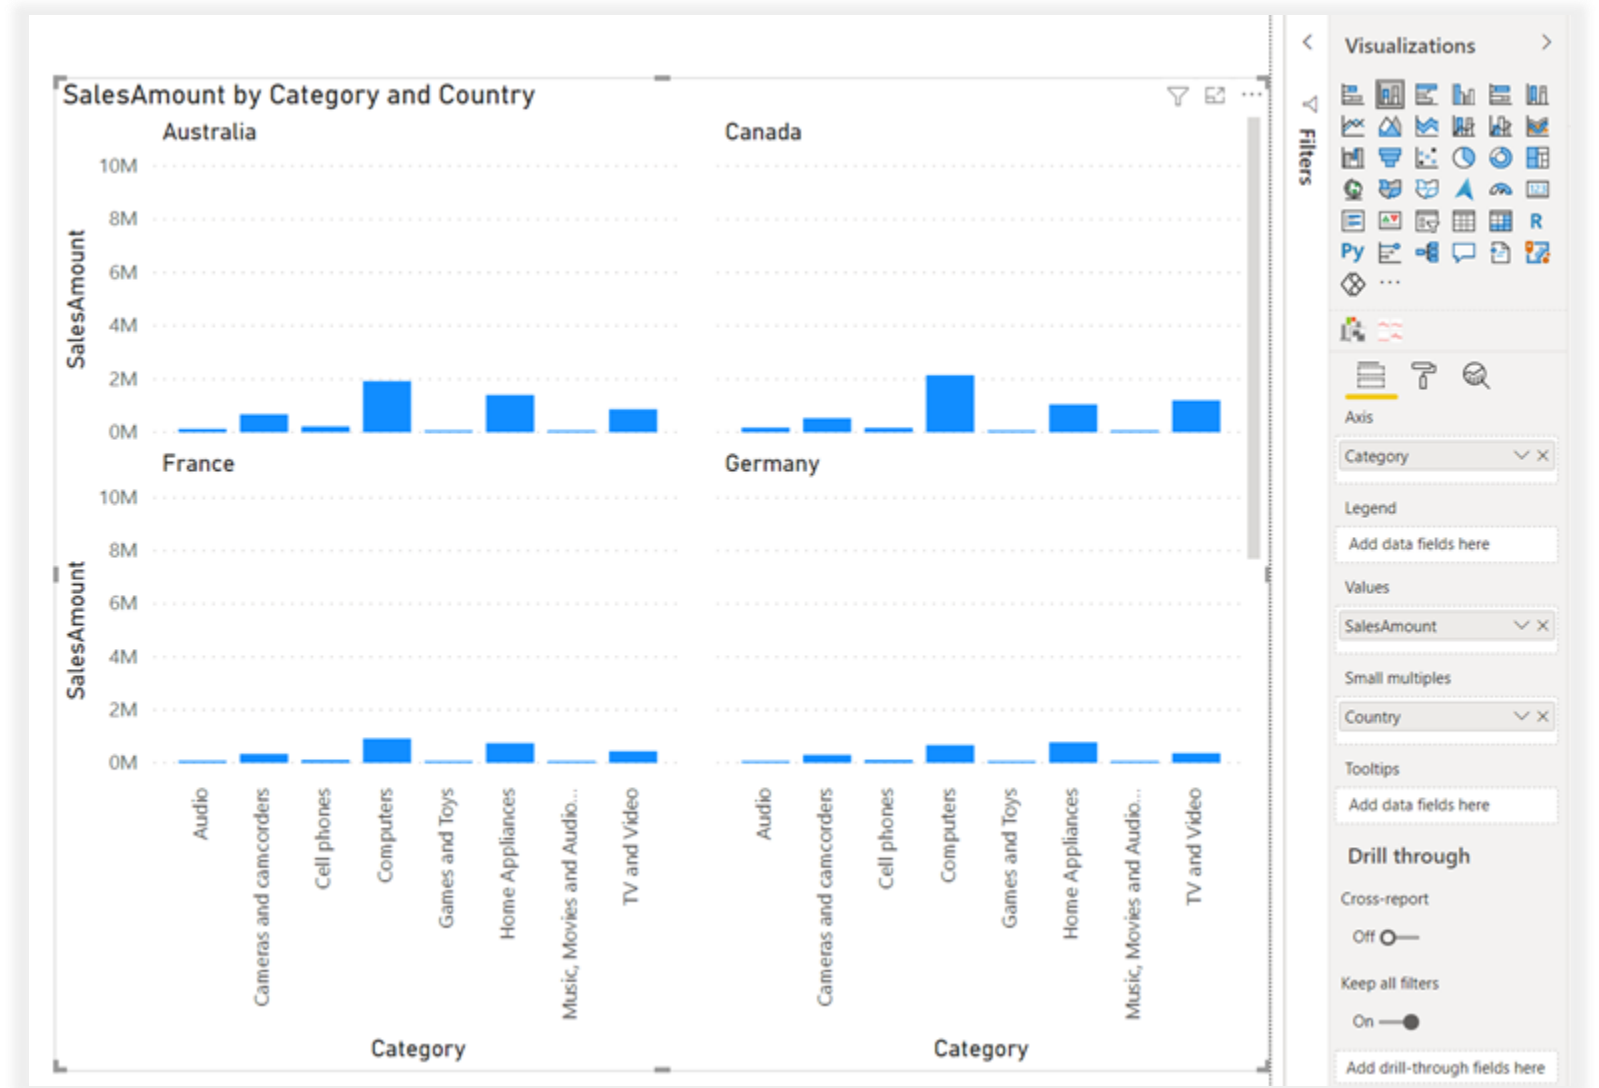

Prosinec

- Small Multiplies