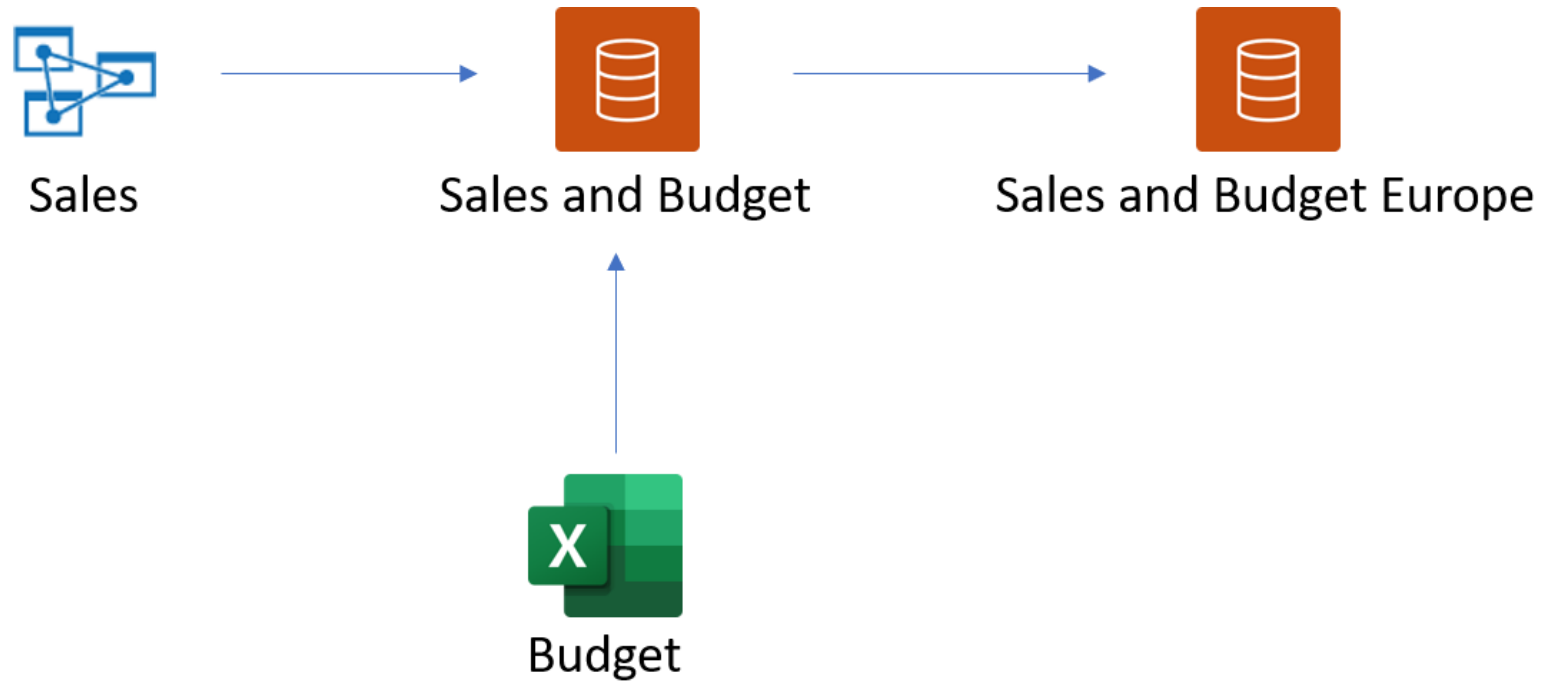

Prosinec

- DirectQuery pro Power BI datové sady a Azure Analysis Services