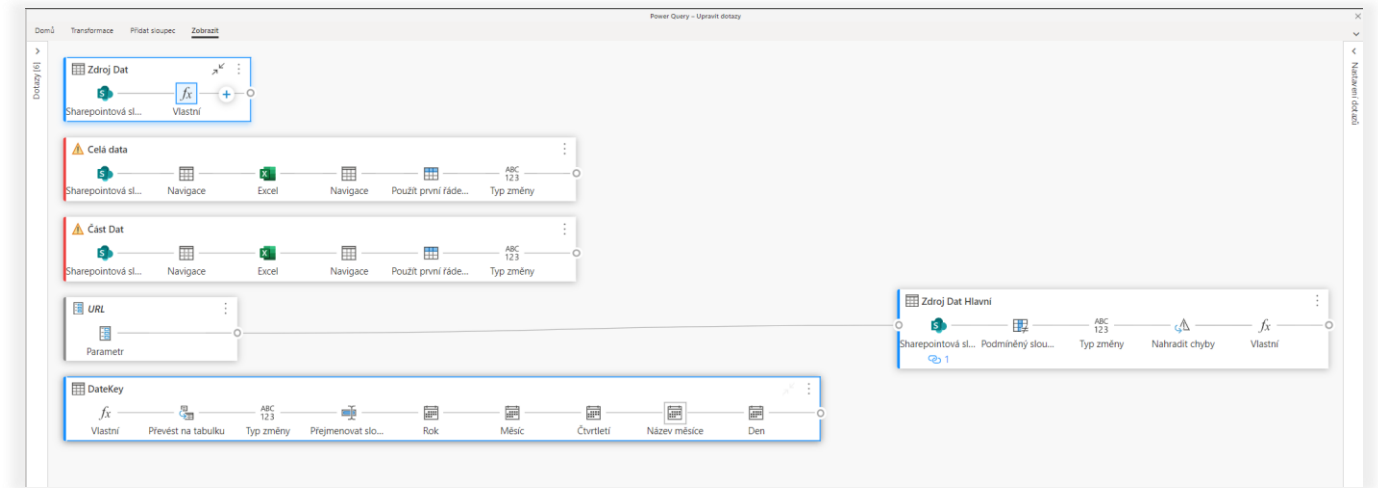

# Listopad

- Dataflow
  - Diagram view
  - Script view
- Anomaly Detection
- Nový seznam polí
- Nový model view
- Visual Zoom slider

	Table is in import mode
	Table is in DirectQuery mode
	Table comes from a live connected source
	Table is in dual (both import and DirectQuery) mode.