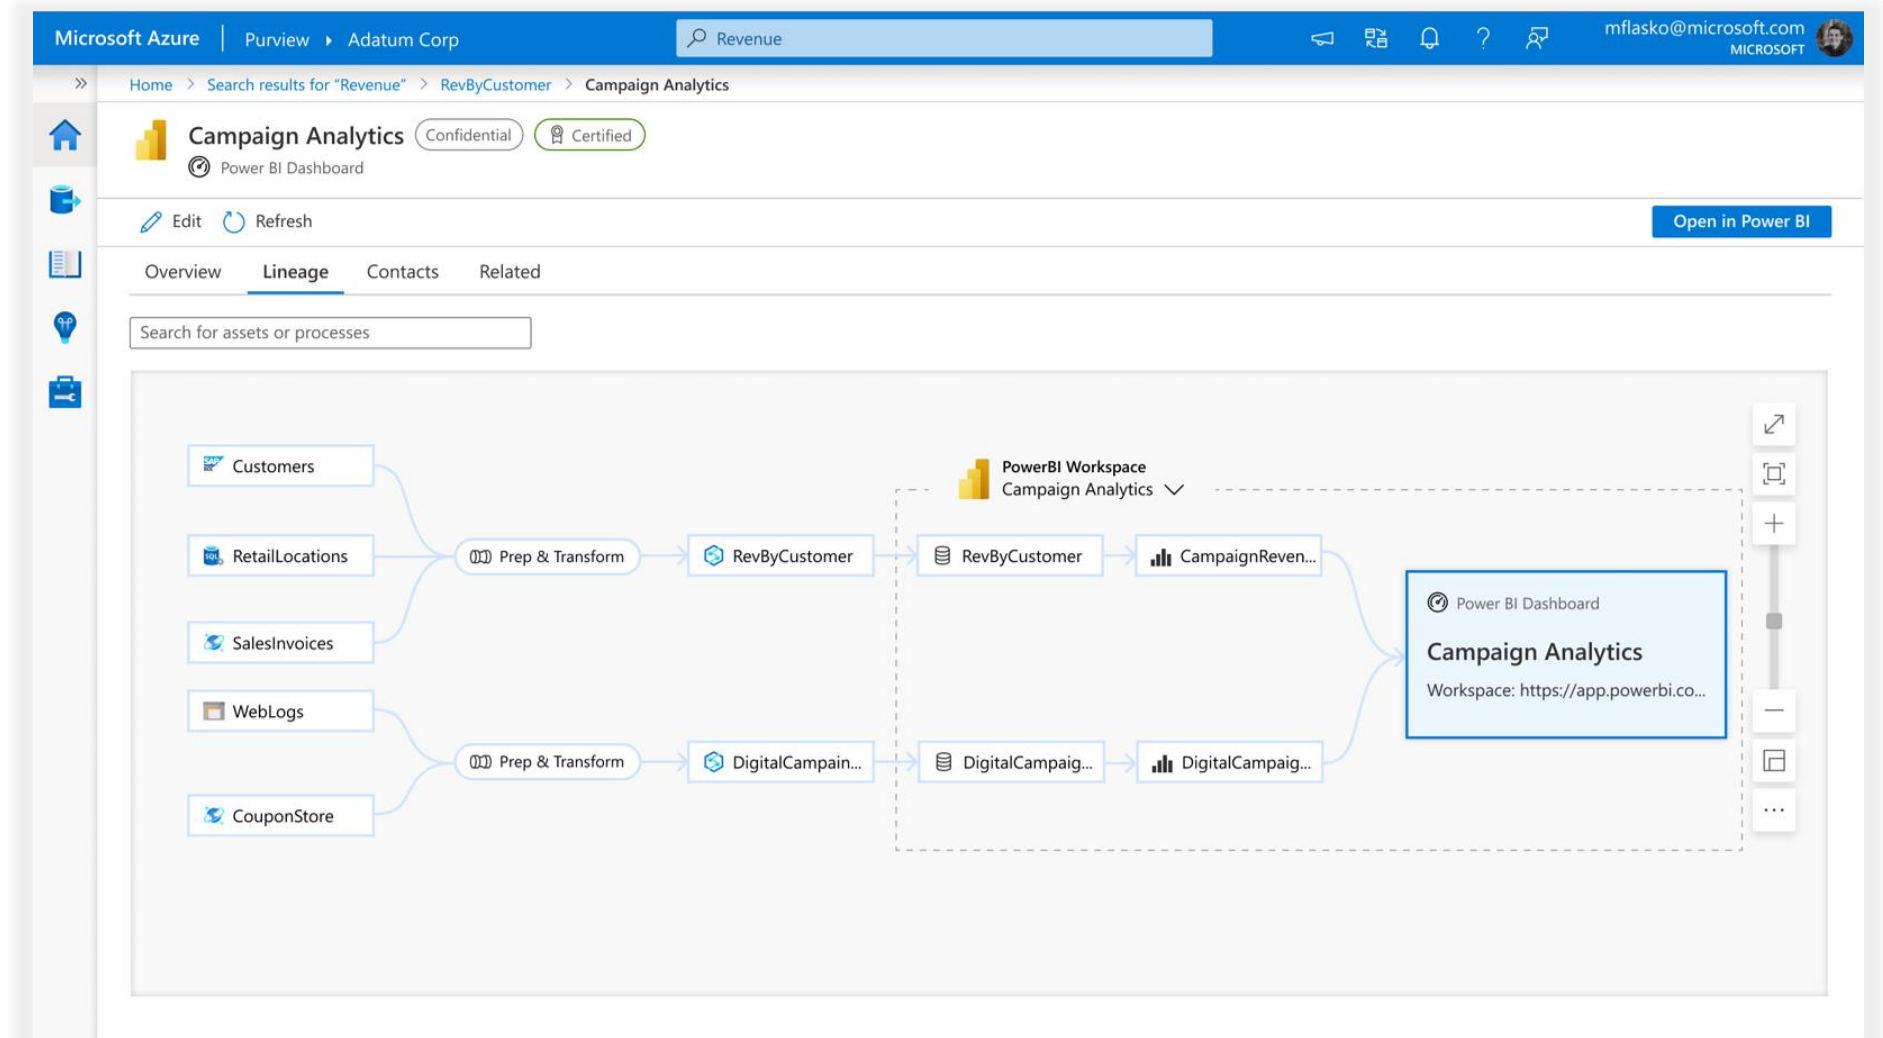

Prosinec

- Purview